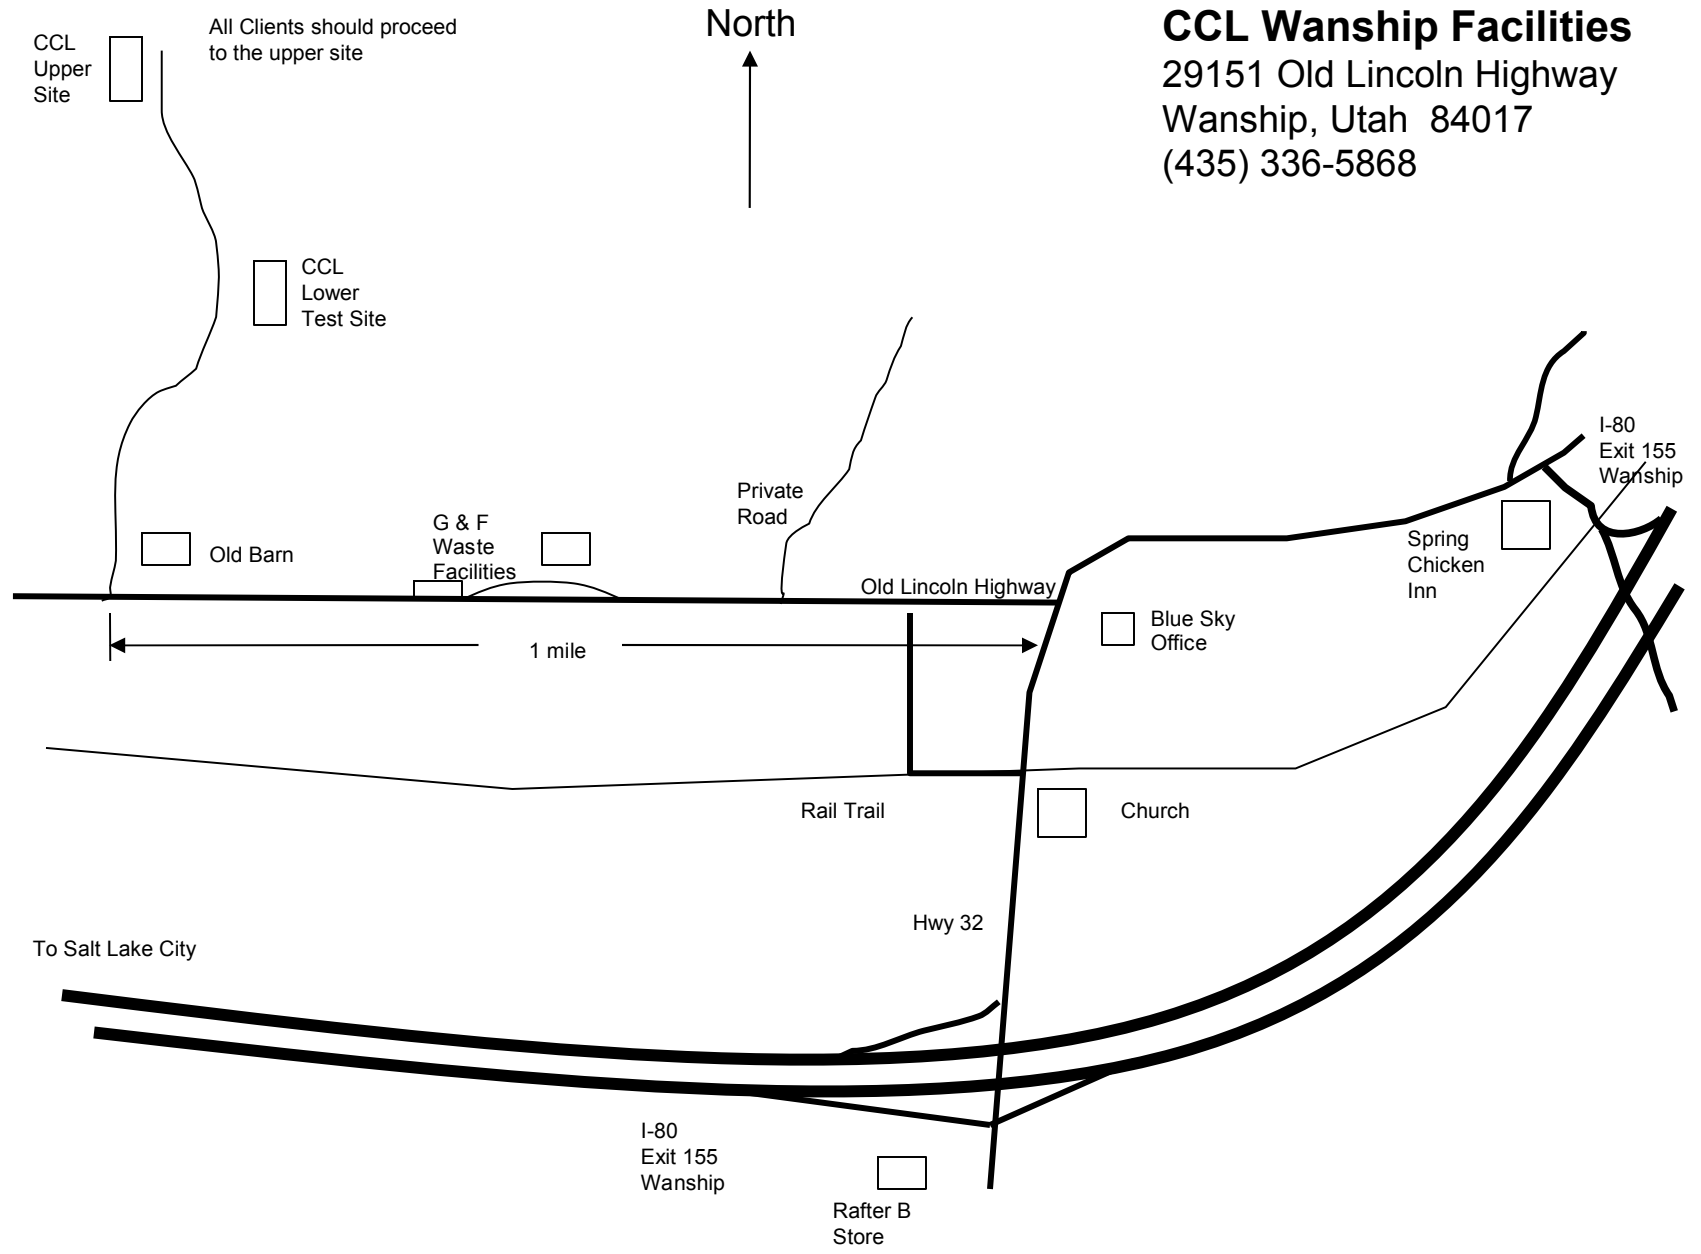

Map to:
CCL Wanship Facilities
29151 Old Lincoln Highway
Wanship, Utah 84017
(435) 336-5868

North
↑

CCL Upper Site

All Clients should proceed to the upper site

CCL Lower Test Site

Old Barn

G & F Waste Facilities

Private Road

Old Lincoln Highway

1 mile

Blue Sky Office

Spring Chicken Inn

I-80 Exit 155 Wanship

Rail Trail

Church

Hwy 32

To Salt Lake City

I-80 Exit 155 Wanship

Rafter B Store